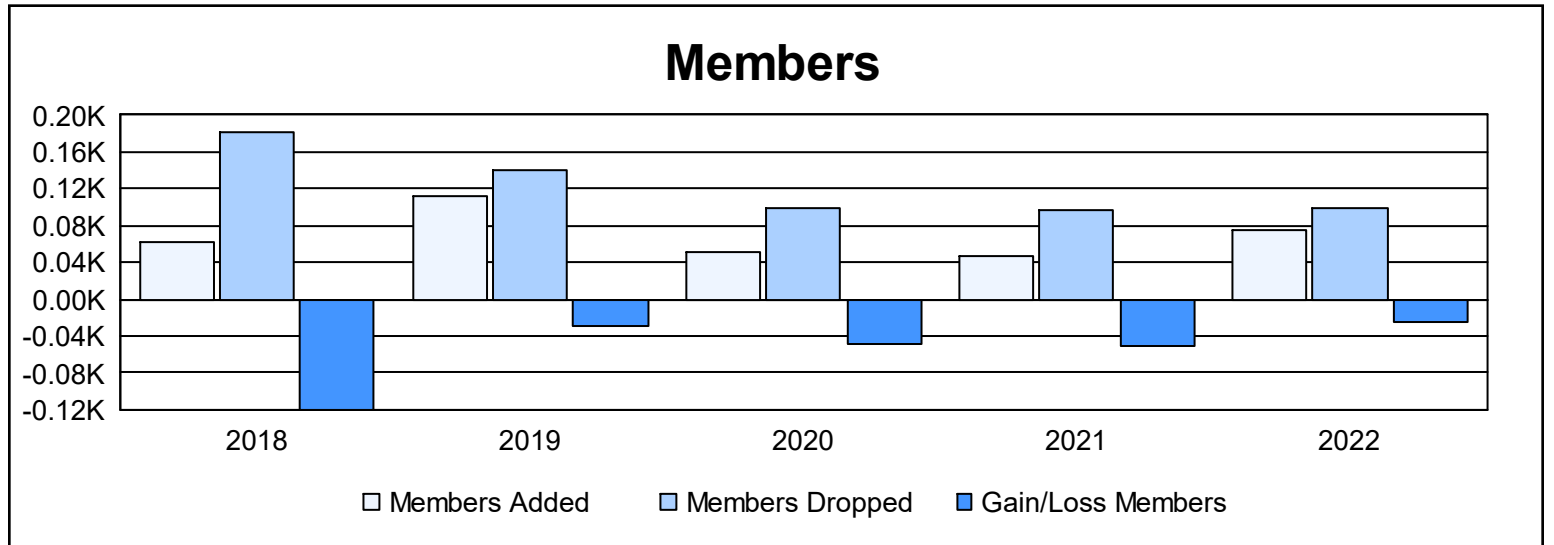

Year	New Clubs	Dropped Clubs	Gain/ Loss Clubs	New Members	Charter Members	Reinstate Members	Transfer Members	Total Member Added	Total Members Dropped	Gain/ Loss Members
2017-2018	0	3	-3	43	0	10	8	61	181	-120
2018-2019	0	2	-2	77	10	5	19	111	140	-29
2019-2020	0	0	0	43	1	2	6	52	100	-48
2020-2021	0	0	0	35	0	7	4	46	96	-50
2021-2022	0	0	0	68	1	2	4	75	99	-24
<b>Average</b>	<b>0</b>	<b>1</b>	<b>-1</b>	<b>53</b>	<b>2</b>	<b>5</b>	<b>8</b>	<b>69</b>	<b>123</b>	<b>-54</b>

### Membership Composition June 2022 Cumulative