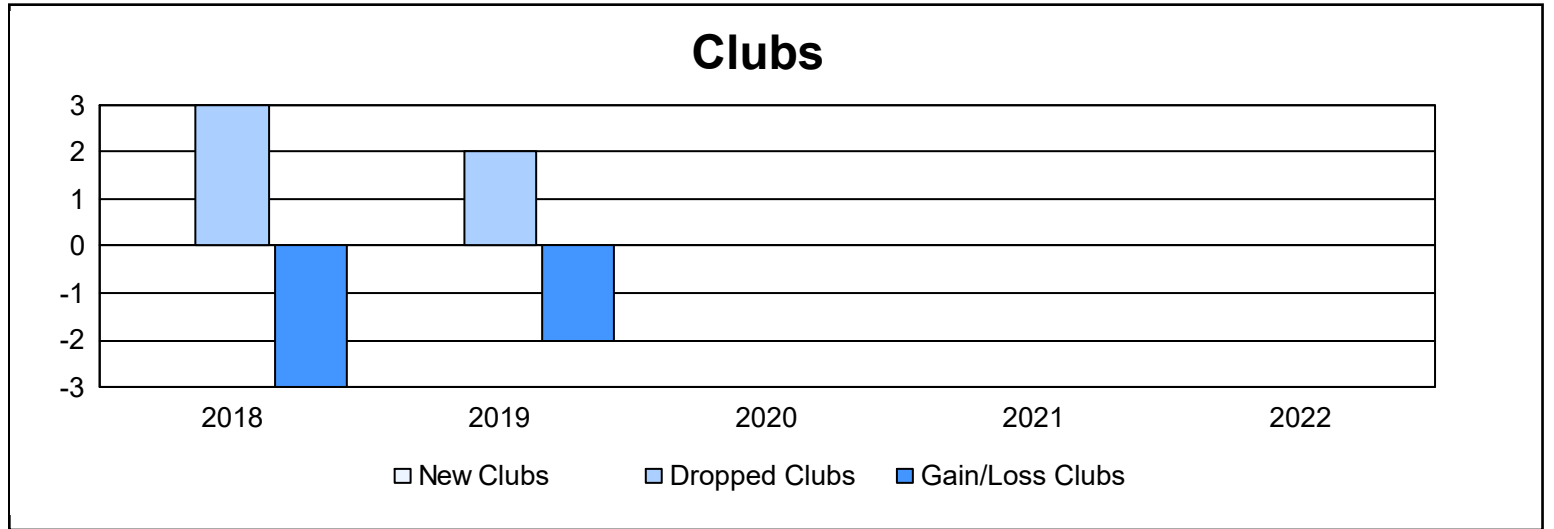

Year	New Clubs	Dropped Clubs	Gain/ Loss Clubs	New Members	Charter Members	Reinstate Members	Transfer Members	Total Member Added	Total Members Dropped	Gain/ Loss Members
2017-2018	0	3	-3	43	0	10	8	61	181	-120
2018-2019	0	2	-2	77	10	5	19	111	140	-29
2019-2020	0	0	0	43	1	2	6	52	100	-48
2020-2021	0	0	0	35	0	7	4	46	96	-50
2021-2022	0	0	0	68	1	2	4	75	99	-24
<b>Average</b>	<b>0</b>	<b>1</b>	<b>-1</b>	<b>53</b>	<b>2</b>	<b>5</b>	<b>8</b>	<b>69</b>	<b>123</b>	<b>-54</b>

### Membership Composition June 2022 Cumulative